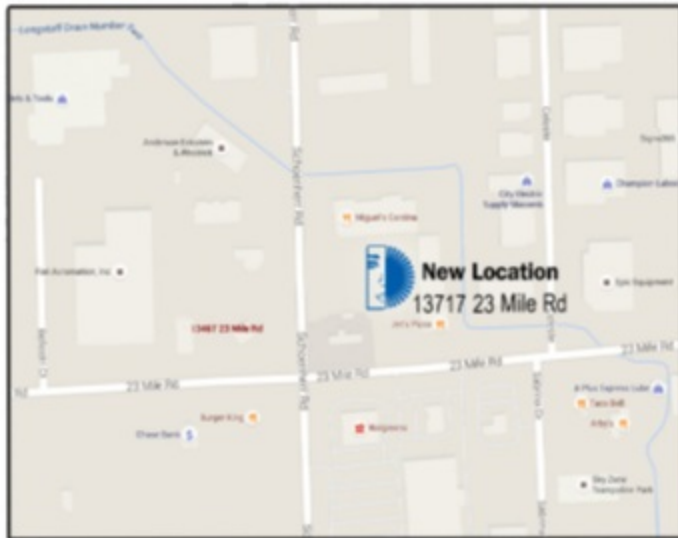

13717 23 Mile Rd.  
Shelby Township, MI 48315

***We are located in the  
Deer Creek Plaza,  
on the Northeast Corner of  
23 Mile and Schoenherr Rd.***